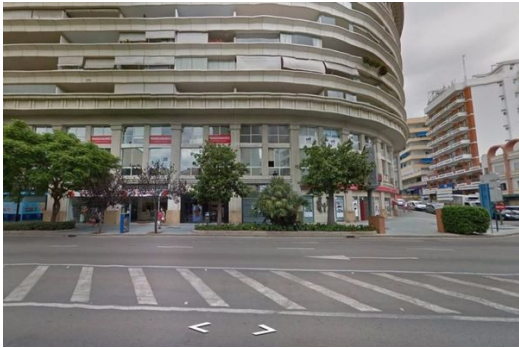

Commercial property in Ricardo Soriano - Marbella

Spain, Marbella

Commercial property - REF: TGS-A1209

M² plot: 168 m²

Distance to sea: 500m

Distance to centre: 1km