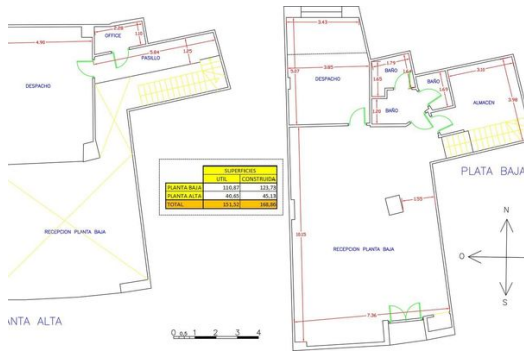

Commercial property in Ricardo Soriano - Marbella

Spain, Marbella

Commercial property - REF: TGS-A1209

M² plot: 168 m²

Distance to sea: 500m

Distance to centre: 1km